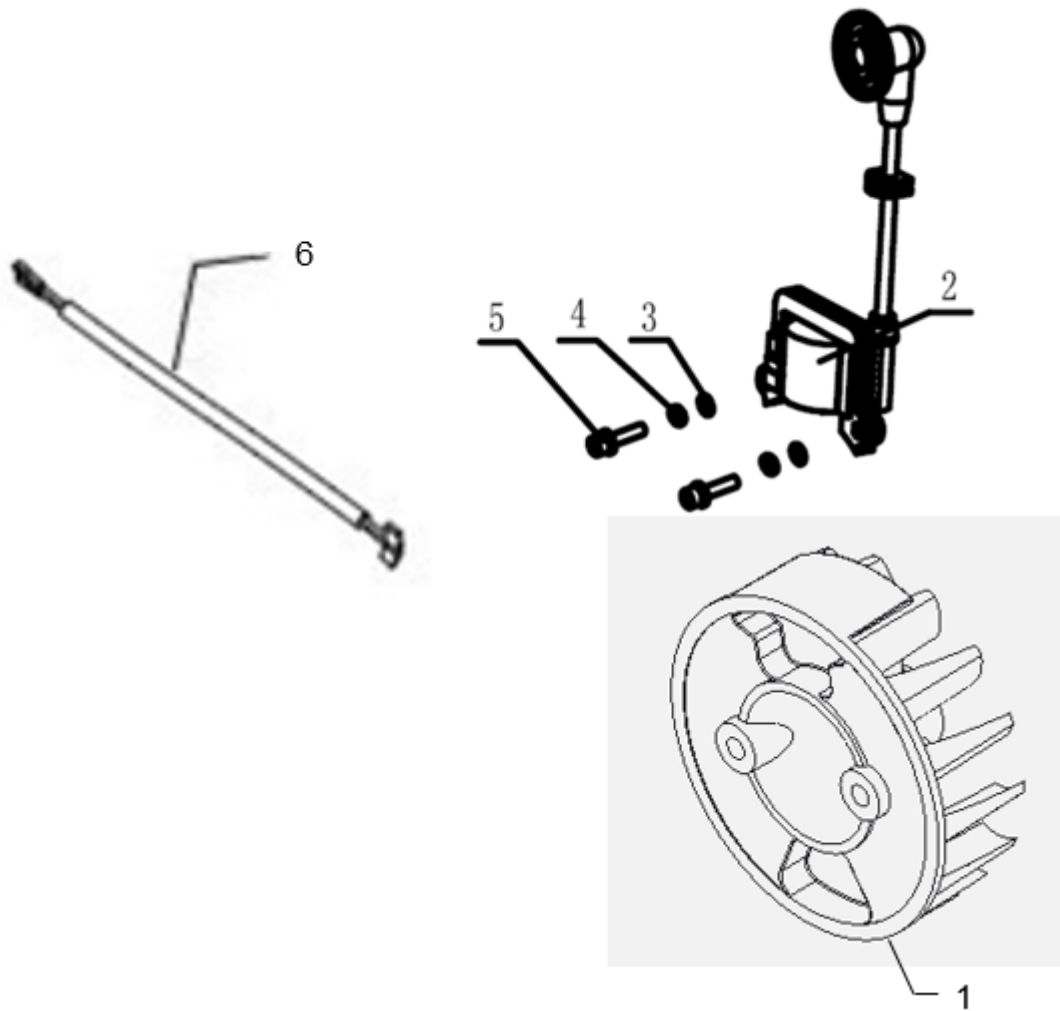

Clutch Assembly

REF. NO.	DESCRIPTION	PART NO.	QTY
D	Clutch Assembly	A200782	1
1	Washer	<i>For Reference Only</i>	2
2	Clutch Shoes and Spring	<i>For Reference Only</i>	1
3	Wave Spring Washer	<i>For Reference Only</i>	2
4	Standing Bolt	<i>For Reference Only</i>	2

Recoil Starter Assembly

REF. NO.	DESCRIPTION	PART NO.	QTY
E	Recoil Starter Assembly (includes #1-#5)	A200783	1
1	Bolt M5x25	<i>For Reference Only</i>	2
2	Bolt M5x20	<i>For Reference Only</i>	2
3	Recoil Starter	A200696	1
3.1	Rope Clamp	<i>For Reference Only</i>	1
3.2	Handle, Recoil Starter	<i>For Reference Only</i>	1
3.3	Guide Sleeve	<i>For Reference Only</i>	1
3.4	Cover, Recoil Starter	<i>For Reference Only</i>	1
3.5	Spring, Recoil Starter	<i>For Reference Only</i>	1
3.6	Robe, Recoil Starter	<i>For Reference Only</i>	1
3.7	Spool	<i>For Reference Only</i>	1
3.8	Washer	<i>For Reference Only</i>	1
3.9	Bolt M5x10	<i>For Reference Only</i>	1
3.10	Gasket, Recoil Starter	A200865	1
4	Nut	A200866	1
5	Pawl, Starter ASM	A200697	1
5.1	Starting Ratchet	<i>For Reference Only</i>	2
5.2	Returning Spring	<i>For Reference Only</i>	2
5.3	Base, Starting Ratchet	<i>For Reference Only</i>	1
5.4	Clip	<i>For Reference Only</i>	2

Cylinder Assembly

REF. NO.	DESCRIPTION	PART NO.	QTY
1	Stud, M6 x 1.0 x 63	<i>Reference Only</i>	2
2	Gasket, Muffler	A201107	1
3	Cylinder	<i>Reference Only</i>	1
4	Spark Plug	A200730	1
5	Screw, M5 x 0.8 x 20, SHCS, Grade 8.8	<i>Reference Only</i>	4
6	Gasket, Cylinder	<i>Reference Only</i>	1
7	Gasket, Isolator	A200838	1
8	Assembly, Carburetor Isolator	A200839	1
9	Flat Washer, M5	<i>Reference Only</i>	2
10	Lock Washer, M5	<i>Reference Only</i>	2
11	Screw, M5 x 0.8 x 25, SHCS, Grade 8.8	<i>Reference Only</i>	2
12	Gasket, Carburetor	A200841	1

Ignition Assembly

REF. NO.	DESCRIPTION	PART NO.	QTY
1	Flywheel	A202704	1
2	Ignition Module	A202703	1
3	Flat Washer, M5	<i>Reference Only</i>	2
4	Lock Washer, M5	<i>Reference Only</i>	2
5	Screw, M5 x 0.8 x 20, SHCS, Grade 8.8	<i>Reference Only</i>	2
6	Wire Harness	A203729	1