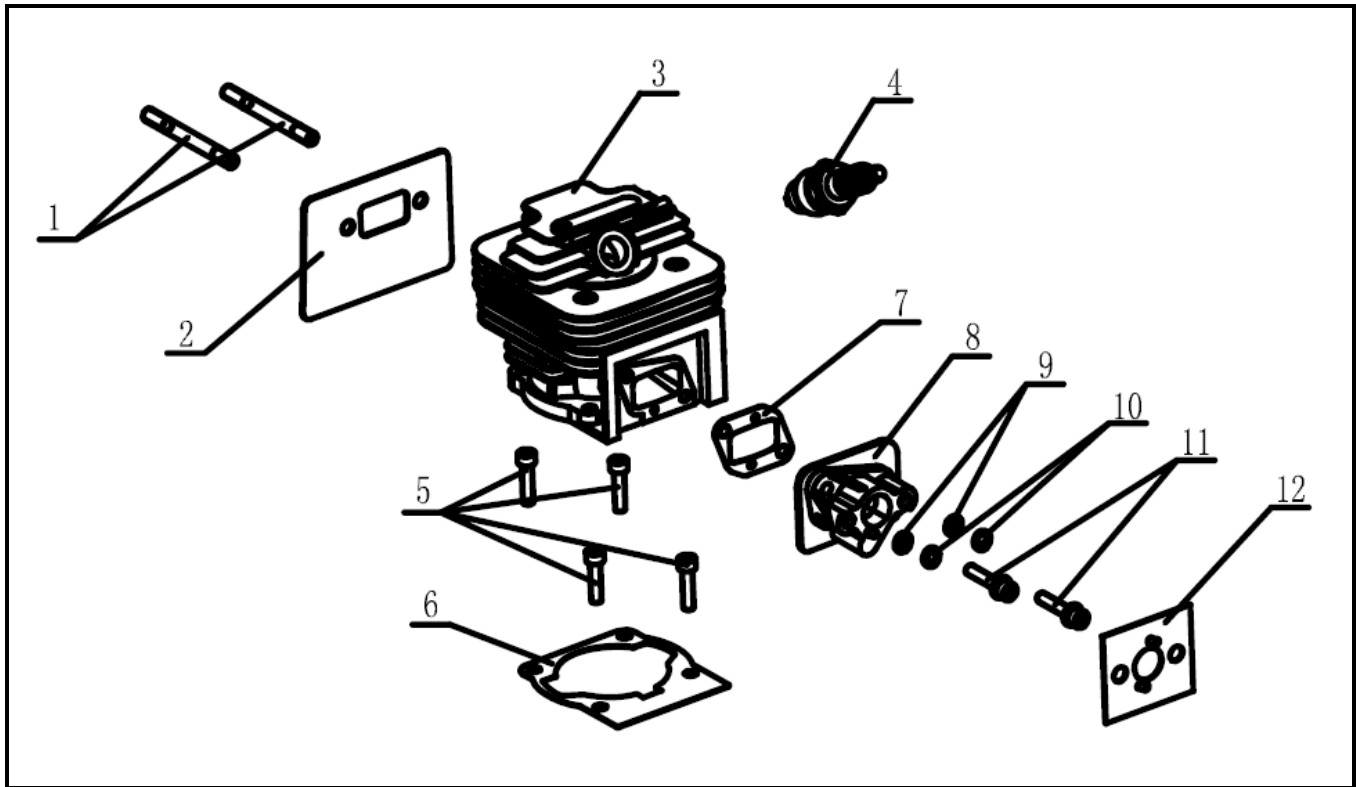

Cylinder Assembly

REF. NO.	DESCRIPTION	PART NO.	QTY
1	Stud, M6 x 1.0 x 63	<i>Reference Only</i>	2
2	Gasket, Muffler	A201107	1
3	Cylinder	<i>Reference Only</i>	1
4	Spark Plug	A200730	1
5	Screw, M5 x 0.8 x 20, SHCS, Grade 8.8	<i>Reference Only</i>	4
6	Gasket, Cylinder	<i>Reference Only</i>	1
7	Gasket, Isolator	A200838	1
8	Assembly, Carburetor Isolator	A200839	1
9	Flat Washer, M5	<i>Reference Only</i>	2
10	Lock Washer, M5	<i>Reference Only</i>	2
11	Screw, M5 x 0.8 x 25, SHCS, Grade 8.8	<i>Reference Only</i>	2
12	Gasket, Carburetor	A200841	1