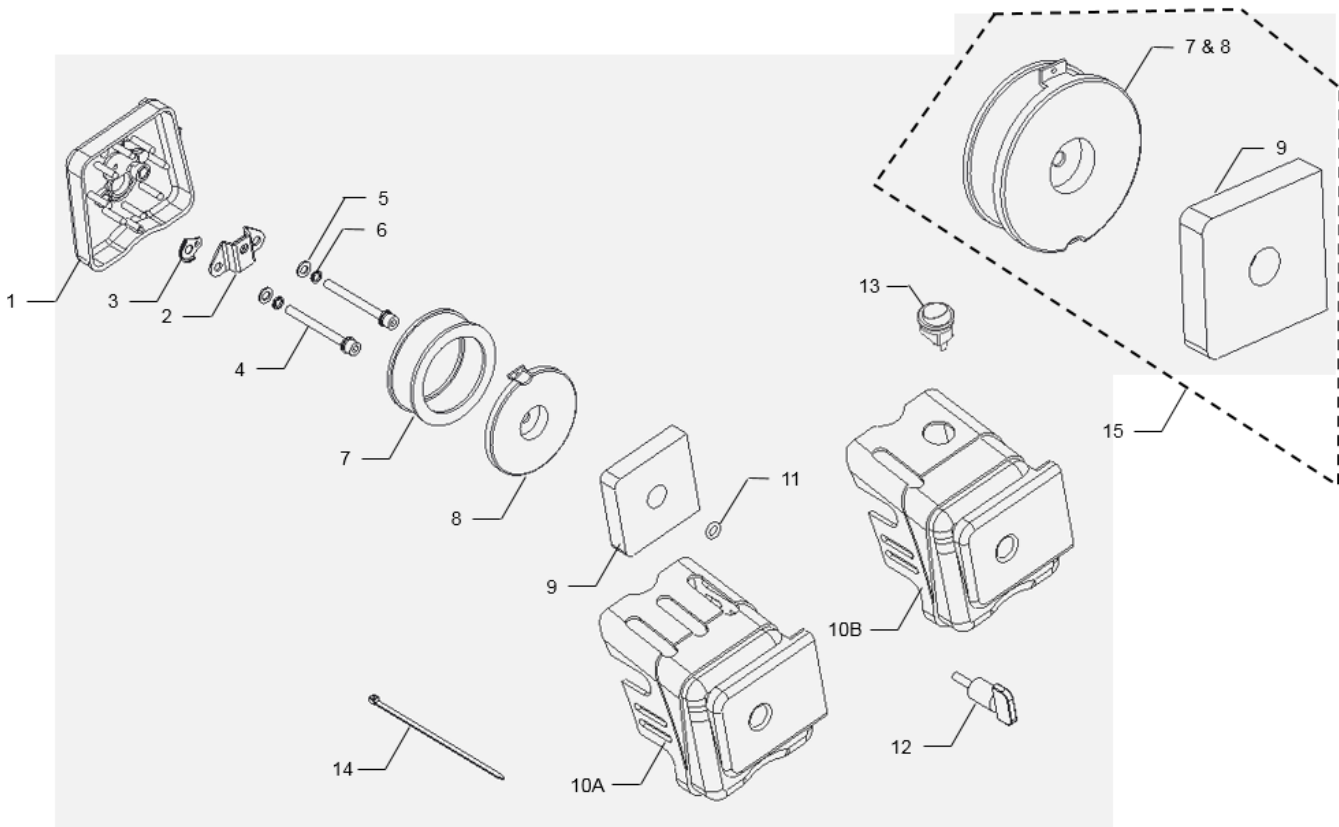

Air Filter Assembly

REF. NO.	DESCRIPTION	PART NO.	QTY
1	Housing, Air Filter	A200832	1
2	Bracket, Air Filter Mounting	A203644	1
3	Plate, Choke	A204238	1
4	Screw, M5 x 0.8 x 55, SHCS, Grade 8.8	Reference Only	2
5	Flat Washer, M5	Reference Only	2
6	Lock Washer, M5	Reference Only	2
7	Filter, Pleated	Reference Only	1
8	Mounting Plate, Air Filter	A200836	1
9	Filter, Foam Element	Reference Only	1
10A	Cover, Air Filter (produced before October 2010)	A200837	1
10B	Cover, Air Filter (produced after October 2010)	A203059	1
11	O-Ring, 3.15 x 1.8	Reference Only	1
12	Knob, Screw	A200770	1
13	Switch, On/Off	A203060	1
14	Cable Tie	Reference Only	1
15	Kit, Filters (Includes items #7, 8 & 9)	A203643	1