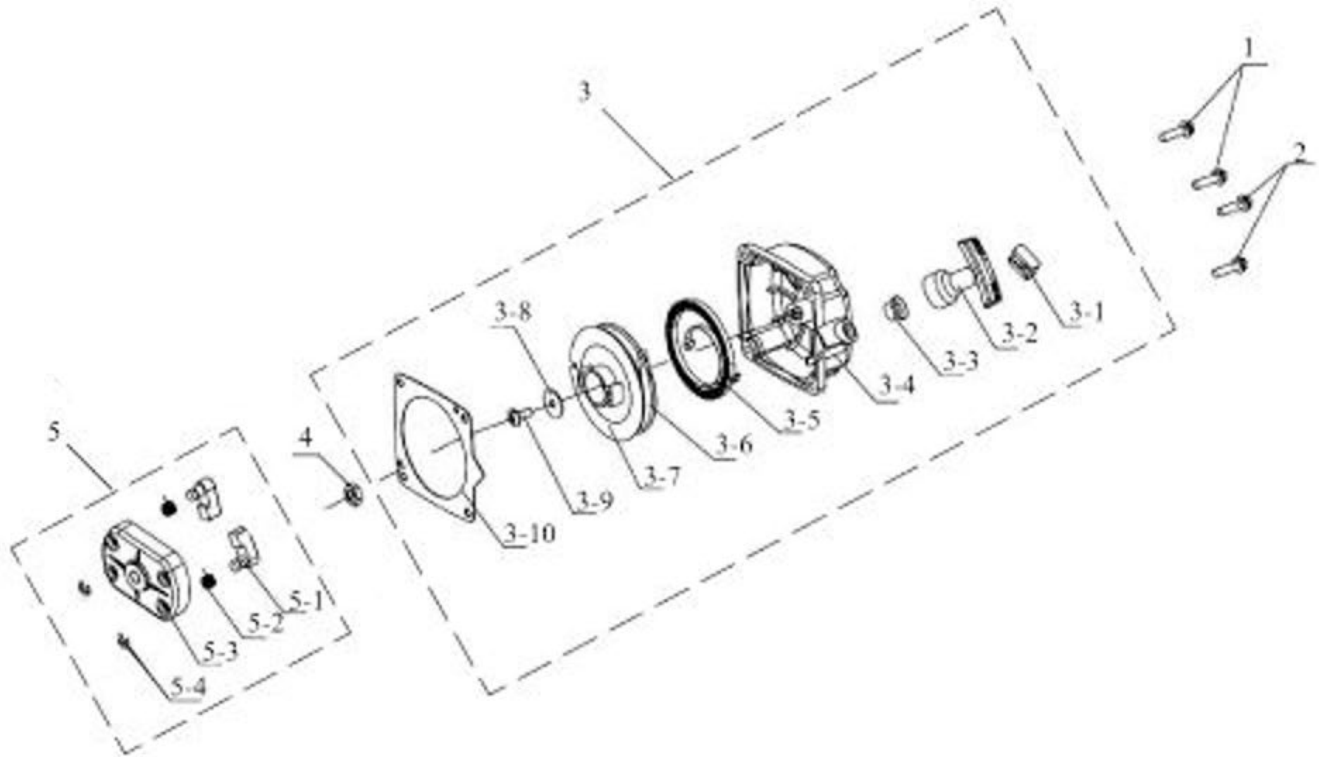

Recoil Starter Assembly

REF. NO.	DESCRIPTION	PART NO.	QTY
E	Recoil Starter Assembly (includes #1-#5)	A200783	1
1	Bolt M5x25	<i>For Reference Only</i>	2
2	Bolt M5x20	<i>For Reference Only</i>	2
3	Recoil Starter	A200696	1
3.1	Rope Clamp	<i>For Reference Only</i>	1
3.2	Handle, Recoil Starter	<i>For Reference Only</i>	1
3.3	Guide Sleeve	<i>For Reference Only</i>	1
3.4	Cover, Recoil Starter	<i>For Reference Only</i>	1
3.5	Spring, Recoil Starter	<i>For Reference Only</i>	1
3.6	Robe, Recoil Starter	<i>For Reference Only</i>	1
3.7	Spool	<i>For Reference Only</i>	1
3.8	Washer	<i>For Reference Only</i>	1
3.9	Bolt M5x10	<i>For Reference Only</i>	1
3.10	Gasket, Recoil Starter	A200865	1
4	Nut	A200866	1
5	Pawl, Starter ASM	A200697	1
5.1	Starting Ratchet	<i>For Reference Only</i>	2
5.2	Returning Spring	<i>For Reference Only</i>	2
5.3	Base, Starting Ratchet	<i>For Reference Only</i>	1
5.4	Clip	<i>For Reference Only</i>	2