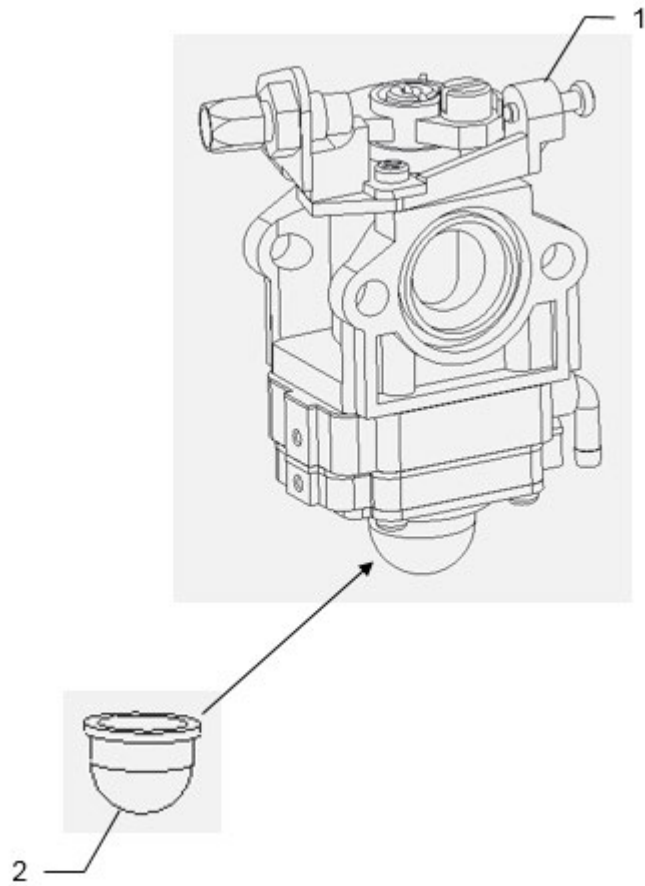

Carburetor Assembly

REF. NO.	DESCRIPTION	PART NO.	QTY
1	Carburetor	A200774	1
2	Primer Bulb	A202743	1