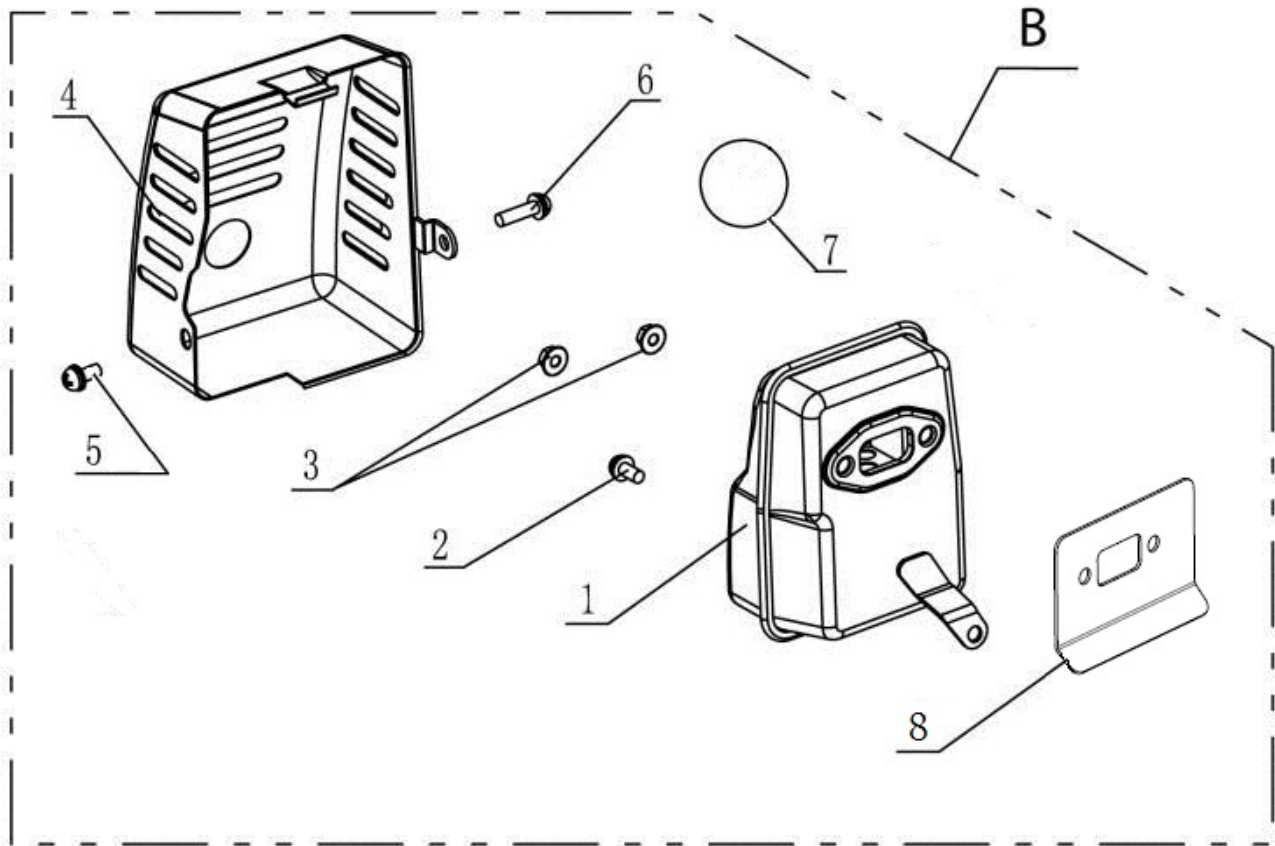

Muffler Assembly

REF. NO.	DESCRIPTION	PART NO.	QTY
1	Muffler	<i>For Reference Only</i>	1
2	Bolt M5x10	<i>For Reference Only</i>	1
3	Nut M6	<i>For Reference Only</i>	2
4	Cover, Muffler	A200844	1
5	Bolt M5x12	<i>For Reference Only</i>	1
6	Bolt M5x25	<i>For Reference Only</i>	1
7	Label, Hot	<i>For Reference Only</i>	1
8	Gasket, Muffler	A201107	1
B	Muffler Assembly (Includes items #1-8)	A200775	1