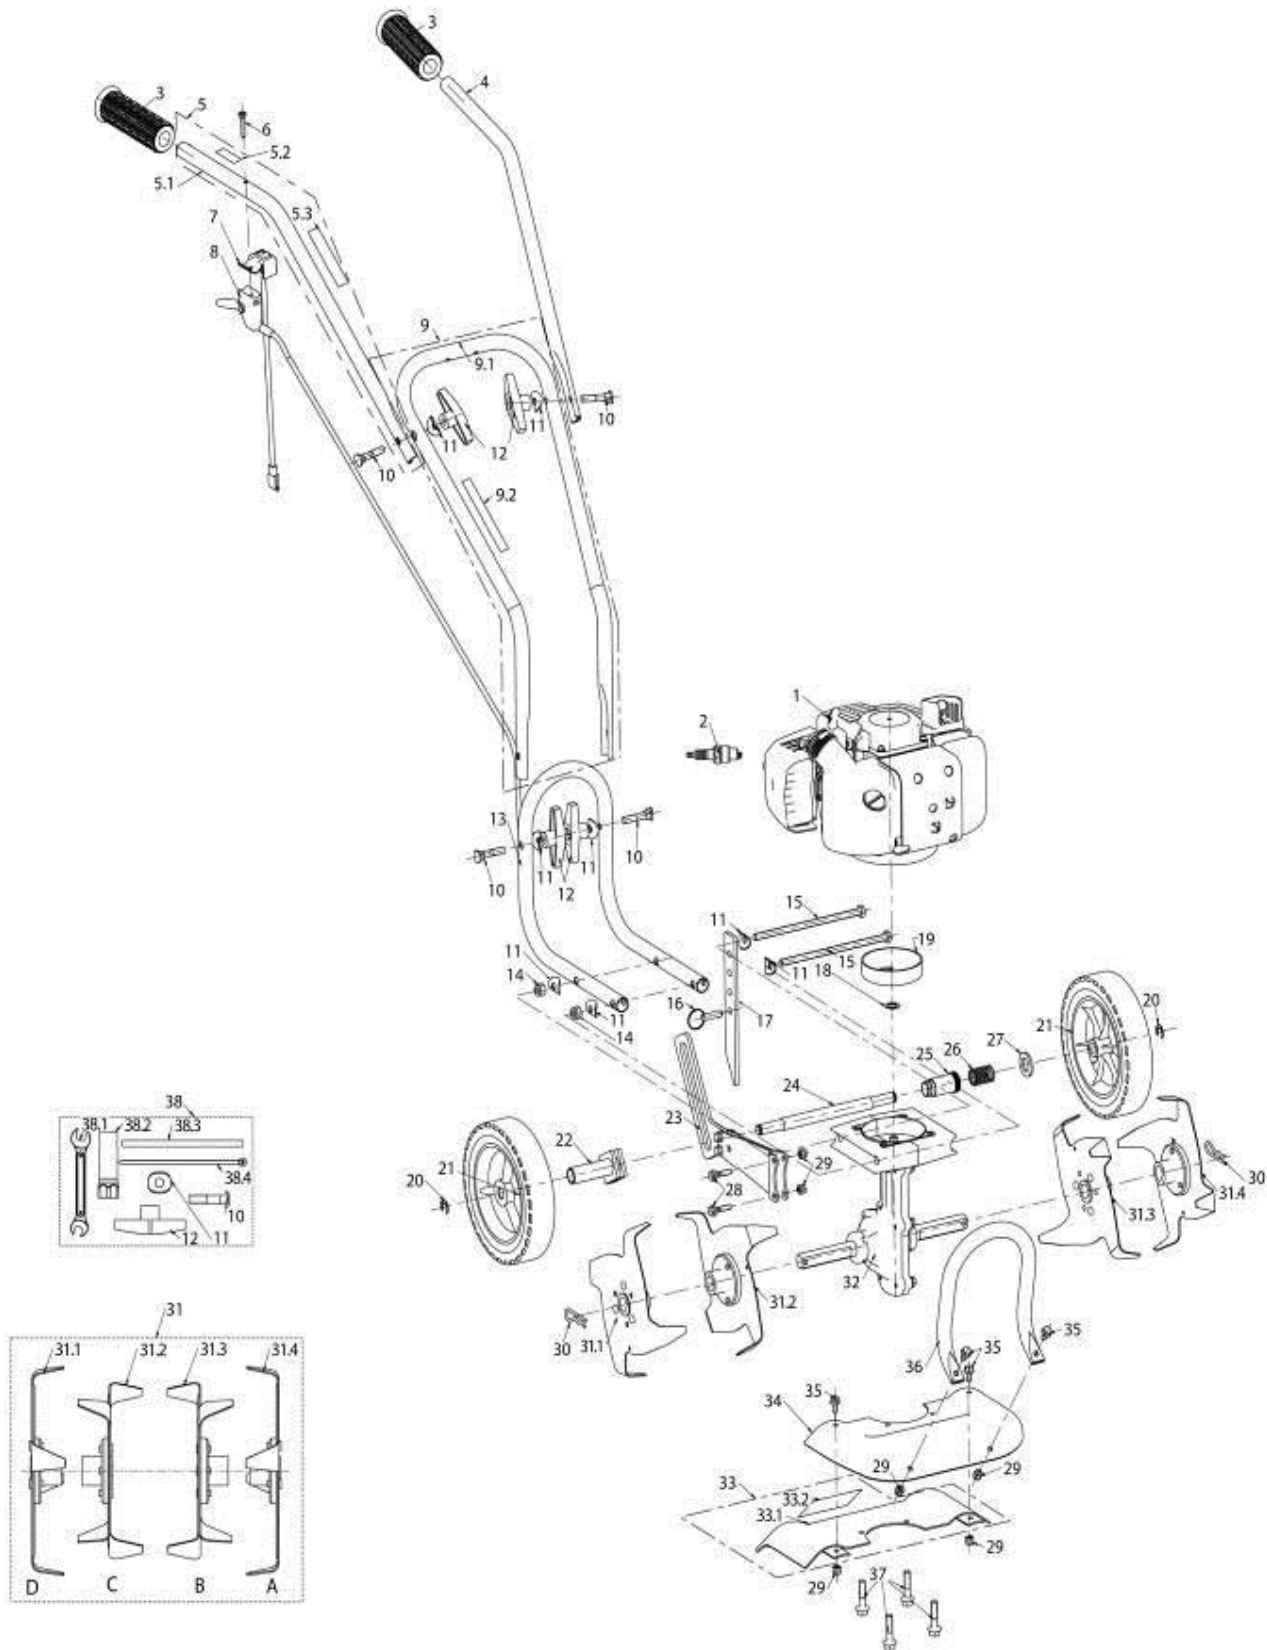

Unit Assembly- Model produced before October 2010

Unit Assembly

REF. NO.	DESCRIPTION	PART NO.	QTY
1	Engine	A203162	1
2	Spark Plug	A200730	1
3	Grip, Handle	A200731	2
4	Handle, Upper Left	A200732	1
5	Handle Assy, Upper Right	A200733	1
5.1	Handle, Upper Right	<i>For Reference Only</i>	1
5.2	Label, Switch	<i>For Reference Only</i>	1
5.3	Label, Throttle	<i>For Reference Only</i>	1
6	Screw ST4.8x32	<i>For Reference Only</i>	1
7	Switch, Ignition	A200737	1
8	Throttle Trigger & Cable	A200738	1
9	Handle Assy, Middle	A200739	1
9.1	Handle, Middle	<i>For Reference Only</i>	1
9.2	Label, Start Instruction	<i>For Reference Only</i>	1
10	Bolt M8x34	A101050	4
11	Curved Washer	A200741	8
12	Knob, Attachment	A200190	4
13	Handle, Lower	A200742	1
14	Nut M8	<i>For Reference Only</i>	2
15	Bolt M8x165	A200743	2
16	Detent Pin	A200744	1
17	Drag Stake	A200745	1
18	Washer	A200746	1
19	Clutch Drum	A200747	1
20	Clip	A200748	2
21	Tire & Rim	A101384	2
22	Bracket, Sliding	<i>For Reference Only</i>	1
23	Bracket, Wheel Adjust	<i>For Reference Only</i>	1
24	Axle	<i>For Reference Only</i>	1
25	Collar	<i>For Reference Only</i>	1
26	Spring	<i>For Reference Only</i>	1
27	Washer 16	<i>For Reference Only</i>	1
28	Bolt M6x25	<i>For Reference Only</i>	2
29	Nut M6	<i>For Reference Only</i>	6
30	Cotter Pin	A200757	2
31	Tine Assembly	A200758	1
31.1	"D" Tine	A200791	1
31.2	"C" Tine	A200792	1
31.3	"B" Tine	A200793	1
31.4	"A" Tine	A200794	1
32	Transmission	A200759	1
33	Shield Assy, Powermate Rear	<i>For Reference Only</i>	1
33.1	Shield, Rear	A201880	1
33.2	Label, Warning	<i>For Reference Only</i>	1
34	Shield, Powermate Front	A201883	1
35	Bolt M6x12	<i>For Reference Only</i>	4
36	Handle, Front Carry	A200764	1
37	Bolt M6x35	<i>For Reference Only</i>	4
38	Hardware Bag	<i>For Reference Only</i>	1
38.1	Wrench	<i>For Reference Only</i>	1
38.2	Spark Plug Wrench	<i>For Reference Only</i>	1
38.3	Spark Plug Rod	<i>For Reference Only</i>	1
38.4	Cable Tie	<i>For Reference Only</i>	3

NOTE:
If Items
22 thru 26
are needed,
order Items
23 thru 26
on Page 5