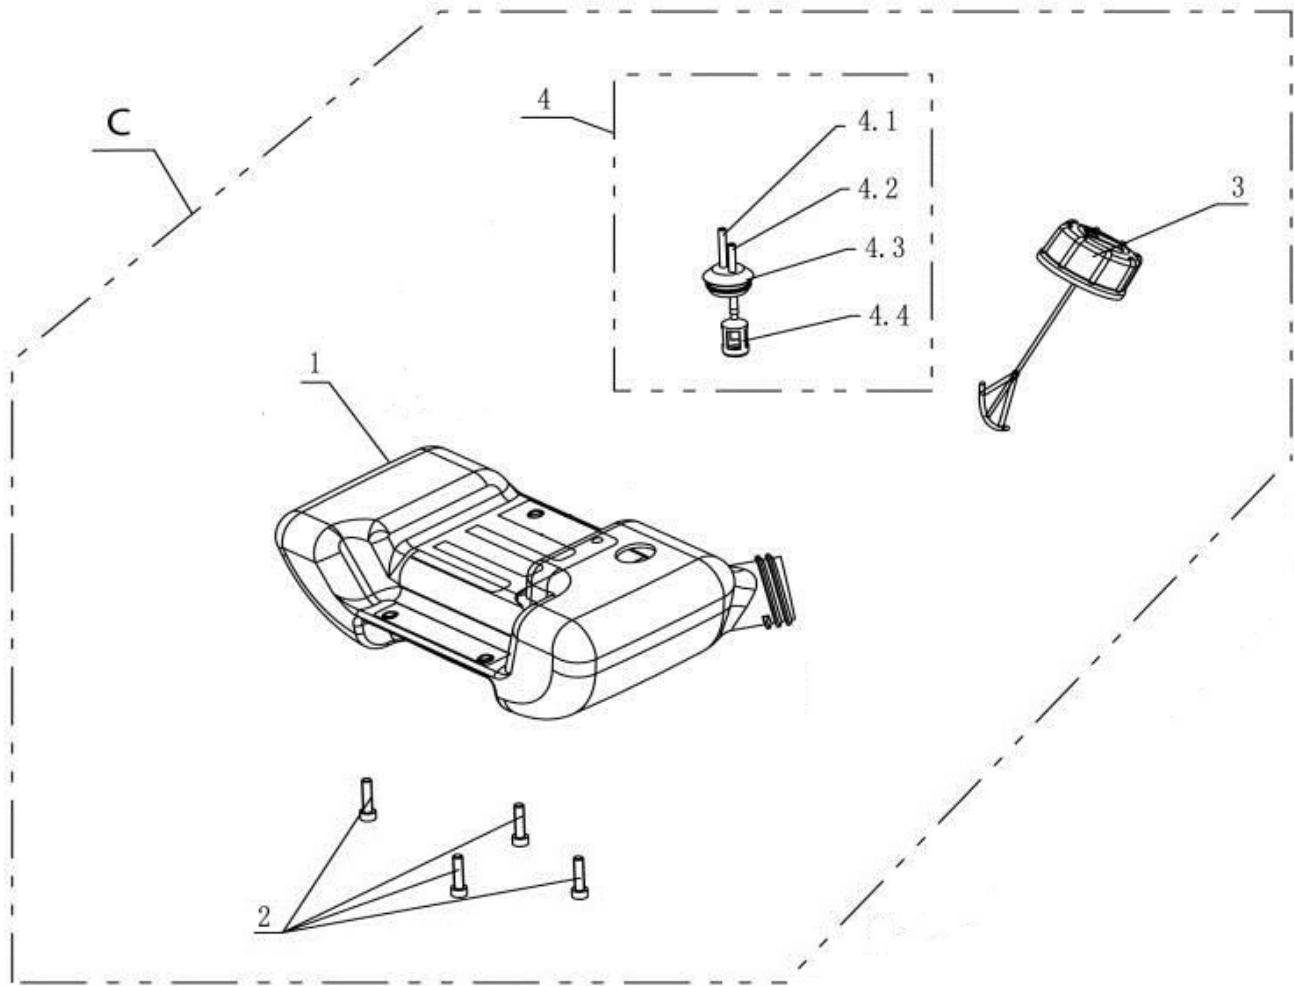

Fuel Tank Assembly

REF. NO.	DESCRIPTION	PART NO.	QTY
C	Fuel Tank Assembly	A200777	1
1	Fuel Tank Sub-Assy	A200778	1
2	Bolt M5x20	<i>For Reference Only</i>	4
3	Fuel Cap	A200781	1
4	Fuel Line/Filter Sub-Assy	A203641	1
4.1	Fuel Line 1	<i>For Reference Only</i>	1
4.2	Fuel Line 2	<i>For Reference Only</i>	1
4.3	Seal, Fuel Lines	<i>For Reference Only</i>	1
4.4	Fuel Filter	A200851	1