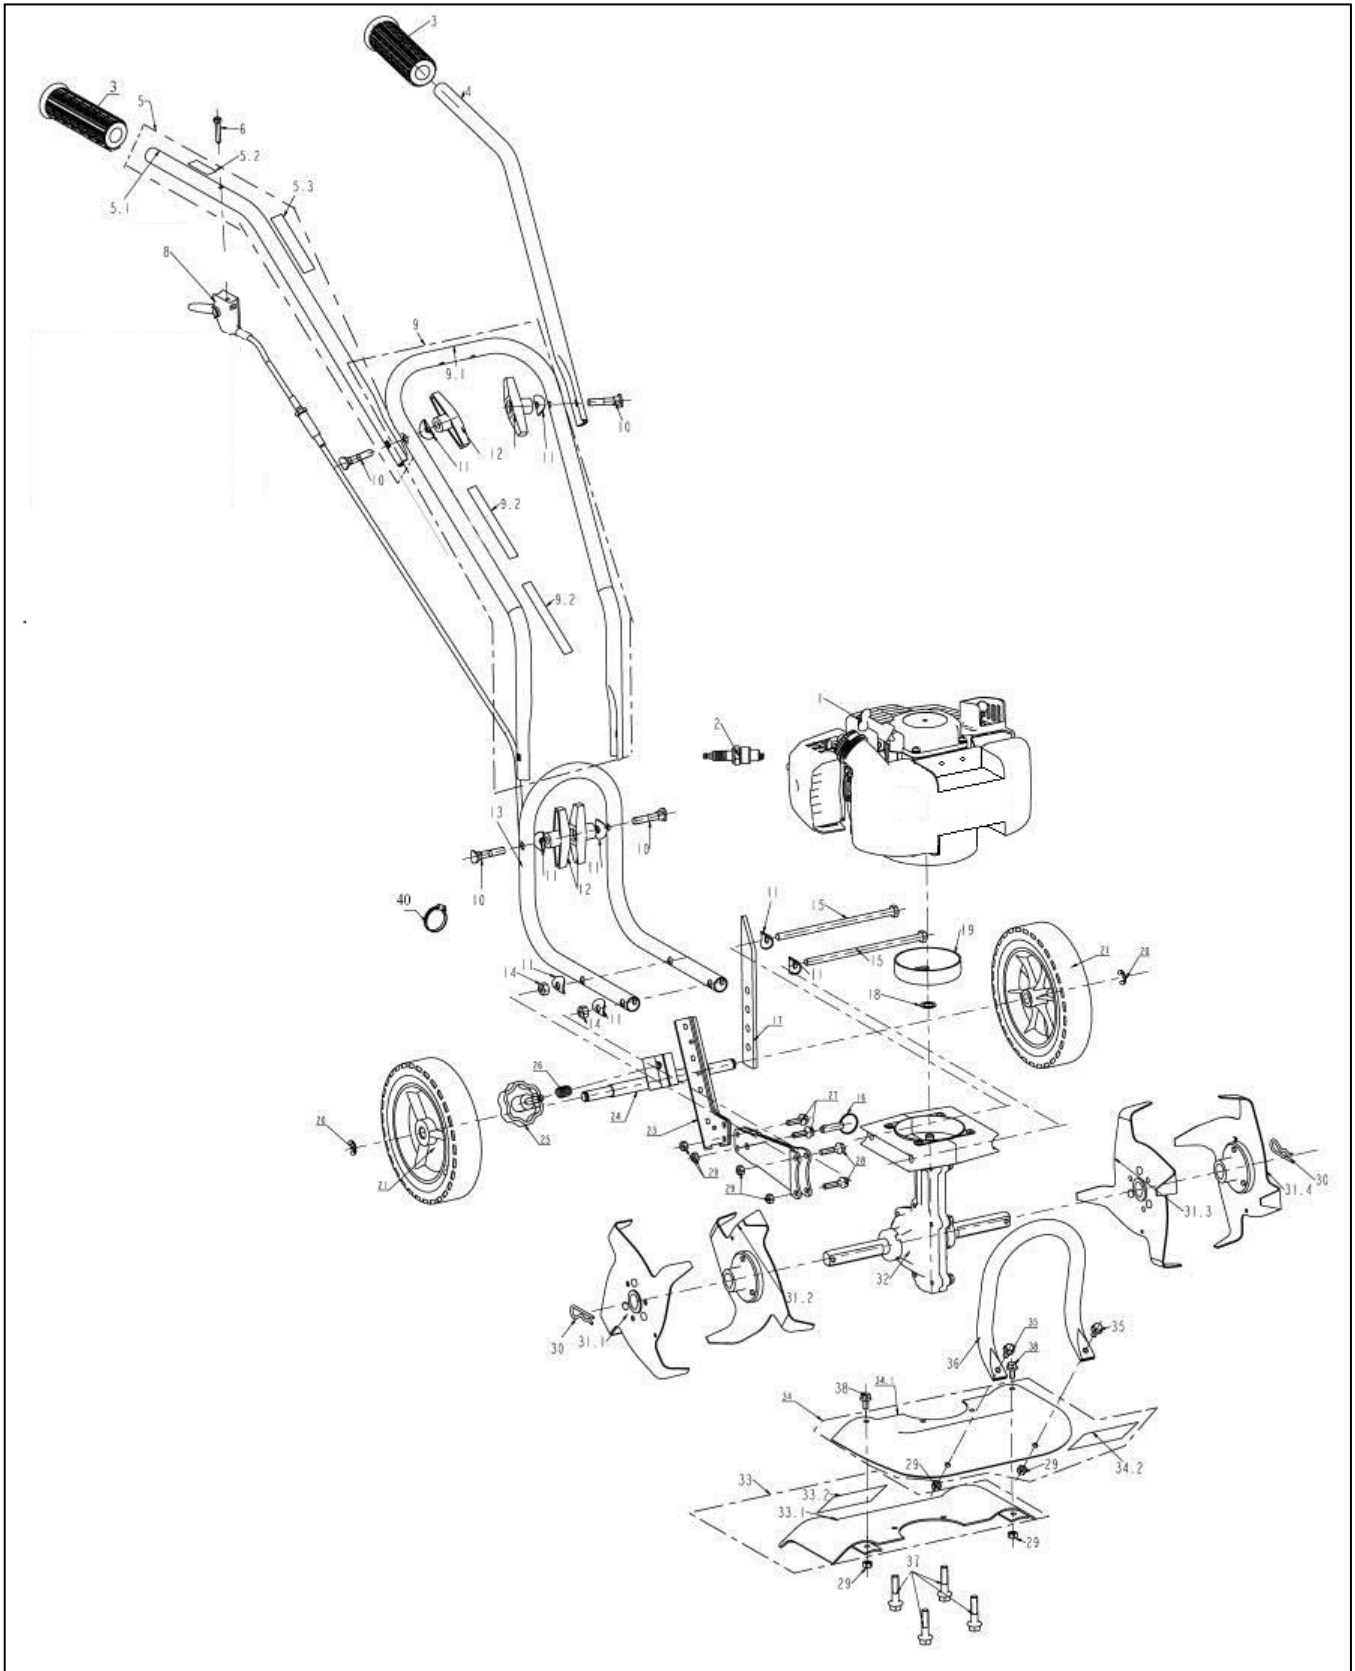

Unit Assembly- Model produced after October 2010

Unit Assembly

REF. NO.	DESCRIPTION	PART NO.	QTY
1	Engine	A203162	
2	Spark Plug	A200730	1
3	Grip, Handle	A200731	2
4	Handle, Upper Left	A200732	1
5	Handle Assy, Upper Right	A200733	1
5.1	Handle, Upper Right	<i>For Reference Only</i>	1
5.2	Label, Switch	<i>For Reference Only</i>	1
5.3	Label, Throttle	<i>For Reference Only</i>	1
6	Screw ST4.8x32	<i>For Reference Only</i>	1
8	Throttle Trigger & Cable	A200738	1
9	Handle Assy, Middle	A200739	1
9.1	Handle, Middle	<i>For Reference Only</i>	1
9.2	Label, Start Instruction	<i>For Reference Only</i>	1
10	Bolt M8x34	A101050	4
11	Curved Washer	A200741	8
12	Knob, Attachment	A200190	4
13	Handle, Lower	A200742	1
14	Nut M8	<i>For Reference Only</i>	2
15	Bolt M8x165	A200743	2
16	Detent Pin	A200744	1
17	Drag Stake	A200745	1
18	Washer	A200746	1
19	Clutch Drum	A200747	1
20	Clip	A200748	2
21	Tire & Rim	A101384	2
23	Bracket, New Wheel Adjust	A201876	1
24	Axle, Wheel	A201877	1
25	Knob, Wheel Adjust	A201878	1
26	Spring, Wheel Adjust	A201879	1
27	Washer 16	<i>For Reference Only</i>	1
28	Bolt M6x25	<i>For Reference Only</i>	2
29	Nut M6	<i>For Reference Only</i>	6
30	Cotter Pin	A200757	2
31	Tine Assembly	A200758	1
31.1	"D" Tine	A200791	1
31.2	"C" Tine	A200792	1
31.3	"B" Tine	A200793	1
31.4	"A" Tine	A200794	1
32	Transmission	A200759	1
33	Shield Assy, Powermate Rear	<i>For Reference Only</i>	1
33.1	Shield, Rear	A201880	1
33.2	Label, Warning	<i>For Reference Only</i>	1
34	Shield, Powermate Front	A201883	1
35	Bolt M6x12	<i>For Reference Only</i>	4
36	Handle, Front Carry	A200764	1
37	Bolt M6x35	<i>For Reference Only</i>	4
38	Bolt M6X16	<i>For Reference Only</i>	2